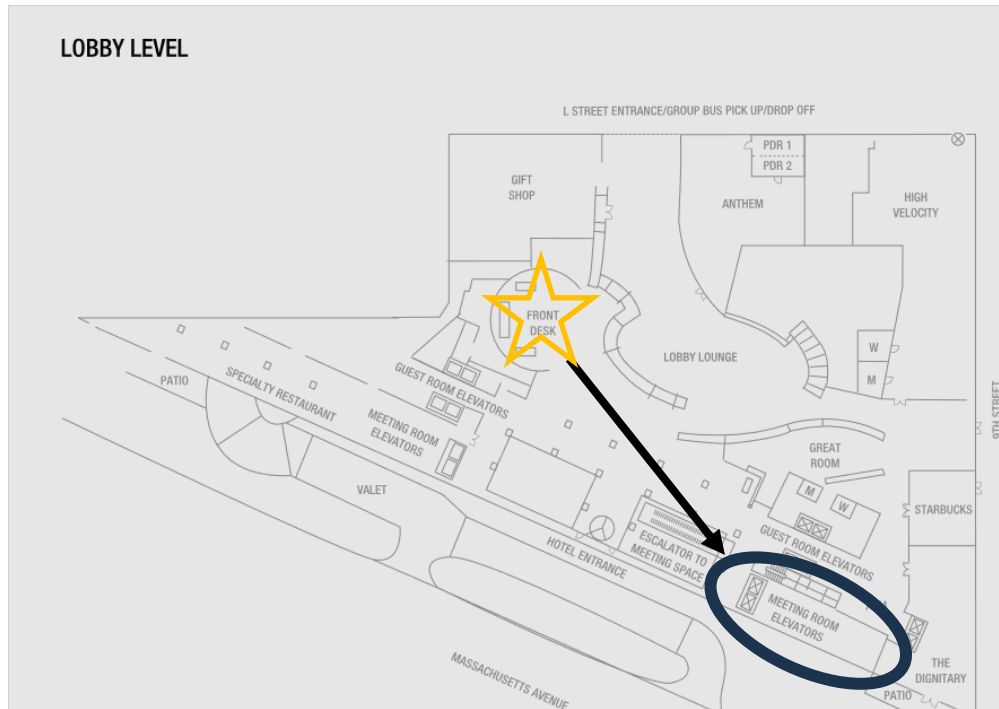

Directions to the Marriott Marquis Archives Room

1. To access the Archives room from the lobby, use the elevators located on the opposite side of the front desk.

2. The Archives room is located on level M4.
3. Once on level M4, turn left out of the elevators and you will be right in front of Archives Room.